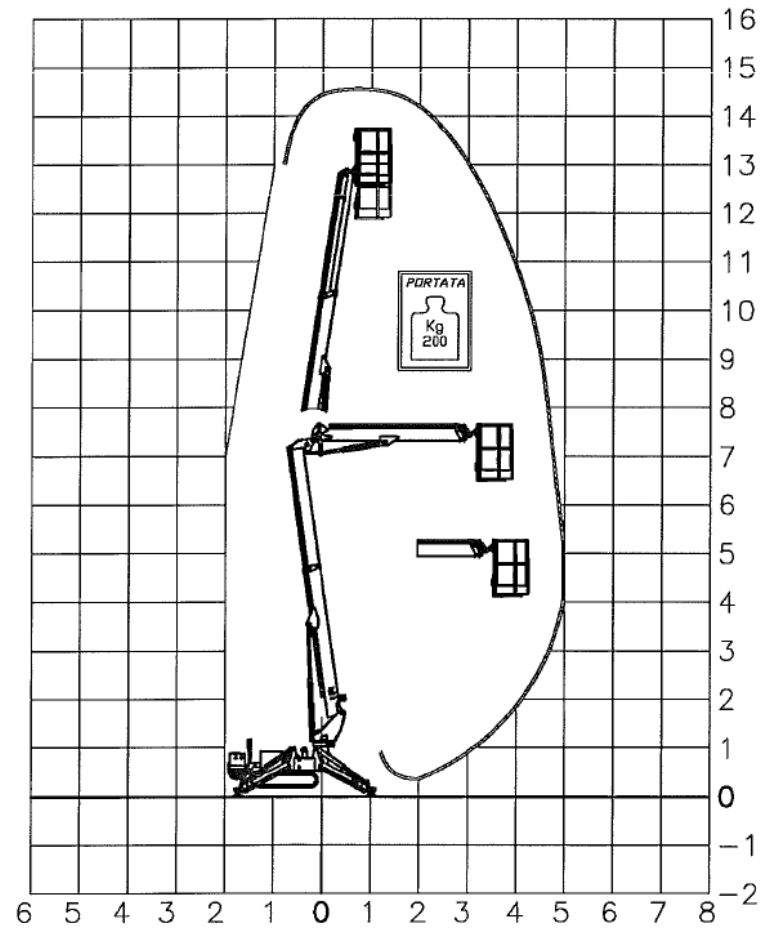

15M MIDGET SPYDER DT15

15M MIDGET SPYDER DT15

360° CONTINUOUS

15M MIDGET SPYDER DT15

360° CONTINUOUS

15M MIDGET SPYDER DT15

Technical Data

MANUFACTURER	CELA
EQUIPMENT MODEL	SPYDER DT15
HEIGHT	1.950 M
LENGTH WITH BASKET	4.250 M
LENGTH WITHOUT BASKET	3.595 M
WIDTH (TRACKS)	780 M
OVERALL WEIGHT ON GROUND	1,600 KG
MAX. PLATFORM OPERATING HEIGHT WALKING FLOOR	13 M
MAX. PLATFORM RANGE OF ACTION MAX OPERATING RANGE 200 KG	7.5 M
MAX CAPACITY IN BASKET	200 KG