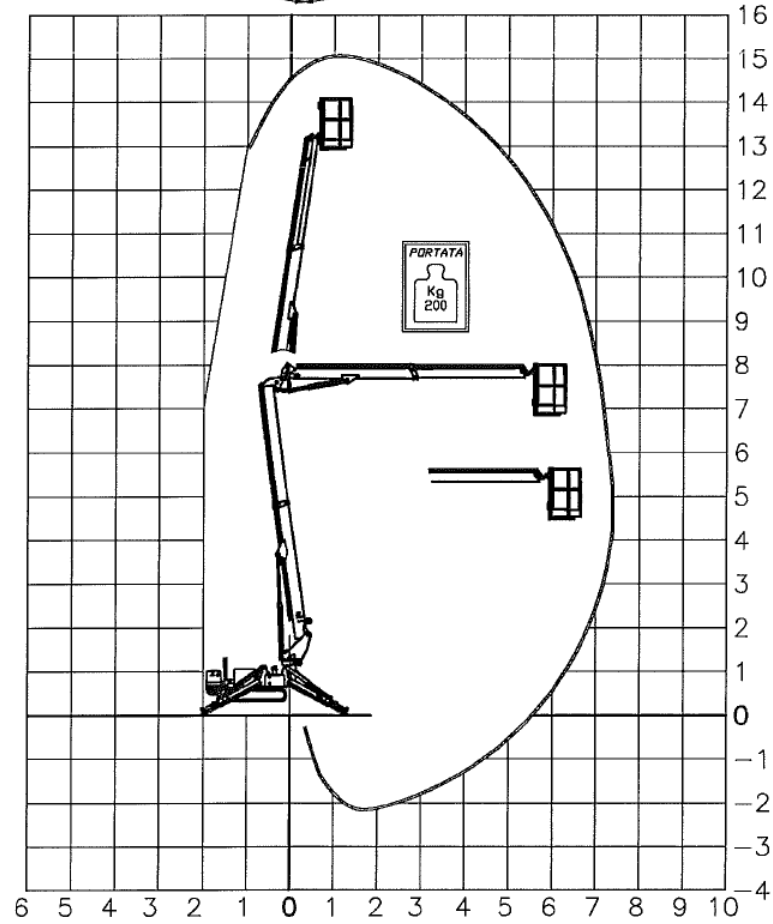

15M MIDGET SPYDER DT15

15M MIDGET SPYDER DT15

360° CONTINUOUS

15M MIDGET SPYDER DT15

360° CONTINUOUS

15M MIDGET SPYDER DT15

Technical Data

MANUFACTURER	CELA
EQUIPMENT MODEL	SPYDER DT15
HEIGHT	1.950 M
LENGTH WITH BASKET	4.250 M
LENGTH WITHOUT BASKET	3.595 M
WIDTH (TRACKS)	780 M
OVERALL WEIGHT ON GROUND	1,600 KG
MAX. PLATFORM OPERATING HEIGHT WALKING FLOOR	13 M
MAX. PLATFORM RANGE OF ACTION MAX OPERATING RANGE 200 KG	7.5 M
MAX CAPACITY IN BASKET	200 KG