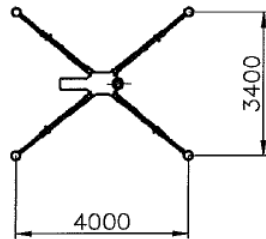

15M MIDGET SPYDER DT15

15M MIDGET SPYDER DT15

360° CONTINUOUS

15M MIDGET SPYDER DT15

360° CONTINUOUS

15M MIDGET SPYDER DT15

Technical Data

MANUFACTURER	CELA
EQUIPMENT MODEL	SPYDER DT15
HEIGHT	1.950 M
LENGTH WITH BASKET	4.250 M
LENGTH WITHOUT BASKET	3.595 M
WIDTH (TRACKS)	780 M
OVERALL WEIGHT ON GROUND	1,600 KG
MAX. PLATFORM OPERATING HEIGHT WALKING FLOOR	13 M
MAX. PLATFORM RANGE OF ACTION MAX OPERATING RANGE 200 KG	7.5 M
MAX CAPACITY IN BASKET	200 KG