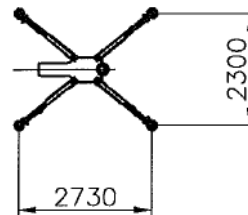

15M MIDGET SPYDER DT15

15M MIDGET SPYDER DT15

360° CONTINUOUS

15M MIDGET SPYDER DT15

360° CONTINUOUS

15M MIDGET SPYDER DT15

Technical Data

MANUFACTURER	CELA
EQUIPMENT MODEL	SPYDER DT15
HEIGHT	1.950 M
LENGTH WITH BASKET	4.250 M
LENGTH WITHOUT BASKET	3.595 M
WIDTH (TRACKS)	780 M
OVERALL WEIGHT ON GROUND	1,600 KG
MAX. PLATFORM OPERATING HEIGHT WALKING FLOOR	13 M
MAX. PLATFORM RANGE OF ACTION MAX OPERATING RANGE 200 KG	7.5 M
MAX CAPACITY IN BASKET	200 KG