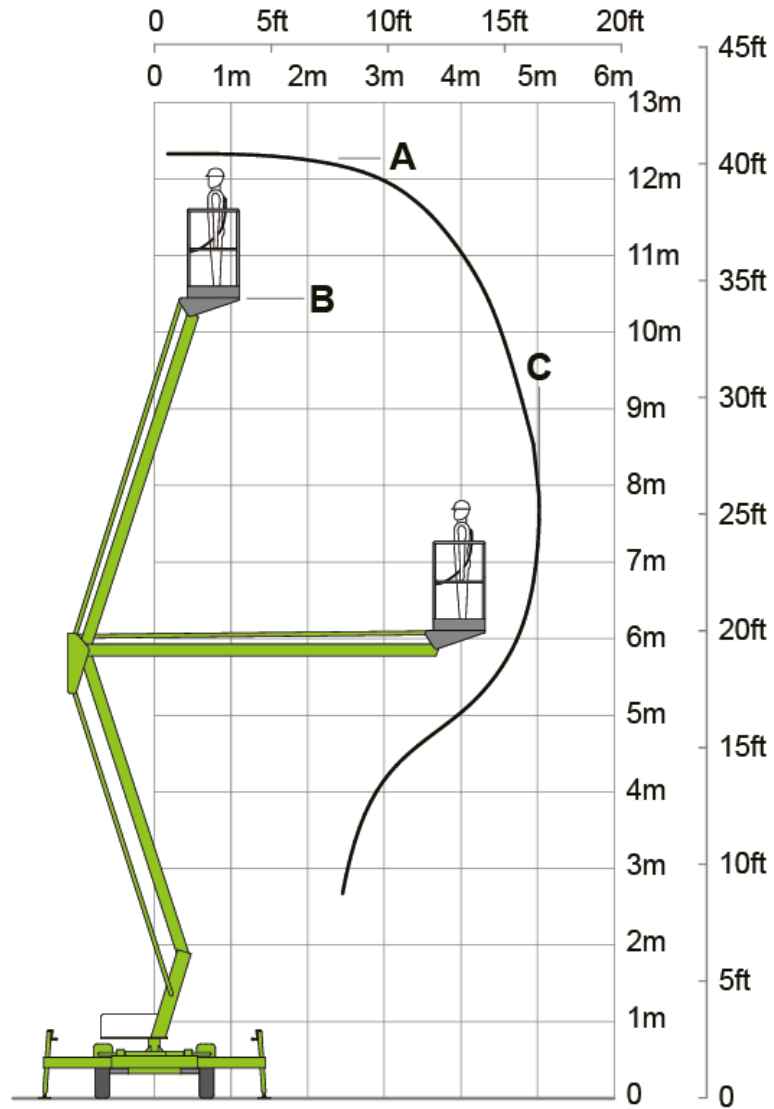

8M Tower Nifty-Lift

8M Tower Nifty-Lift

8M Tower Nifty-Lift

Technical Data

MANUFACTURER	Nifty Lift
Working Height	12.33m (40ft 6in)
Platform Height	10.33m (34ft)
Machine Length	5.75m (18ft 10in)
Machine Height	1.9m (6ft 3in)
Machine Width	1.5m (4ft 11in)
Working Width	2.7m (8ft 10in)
Working Outreach	5m (16ft 6in)
Minimum Weight	1195kg (2630lbs)
Cage Size	1.1m x 0.65m (3ft 7in x 2ft 2in)